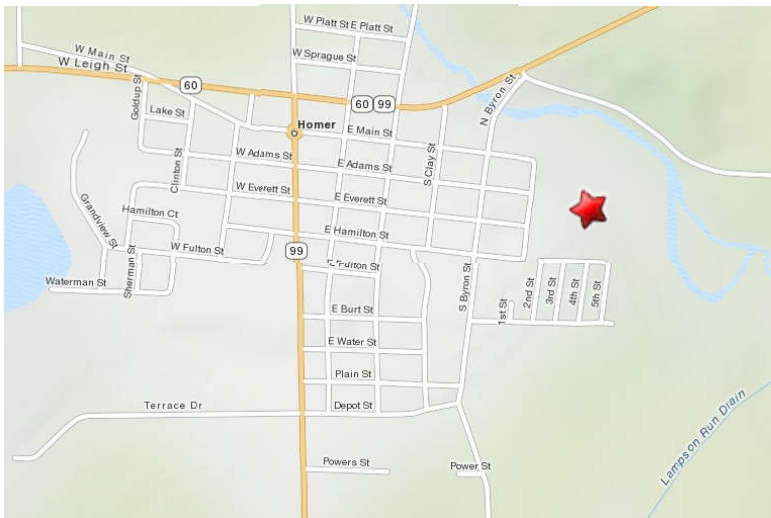

Hotel / Motel Recommendations:

MARSHALL

- **Holiday Inn Express (I-94 Marshall exit #110) 269-789-9301
- **Hampton Inn- (I-94 Marshall exit #110) 269-789-0131

BATTLE CREEK

- Comfort Inn – (I-94 Battle Creek exit #97) 269-965-3201
- Hampton Inn – (I-94 Battle Creek exit #97) 269-979-5577

COLDWATER

- Comfort Inn – (I-69 Coldwater exit #13) 517-278-2017
- Best Western – (I-69 Coldwater exit #13) 517-279-0900

JACKSON

- Fairfield Inn – (I-94 Jackson exit #138) 517-784-7877
- Hampton Inn – (I-94 Jackson exit #138) 517-789-5151
- Holiday Inn – (I-94 Jackson exit #137) 517-789-9600
- Holiday Inn Express – (I-94 Jackson Exit #137) 517-788-6400

Approximate Driving Time to **RENNCO**

Chicago.....	3 hours 30 minutes	Battle Creek.....	45 minutes
Detroit Metro Airport.....	1 hour 30 minutes	Jackson	35 minutes
Lansing.....	1 hour 20 minutes	Coldwater	35 minutes
Kalamazoo Airport.....	1 hour	Marshall	20 minutes

**hotel offers a special Renncó rate