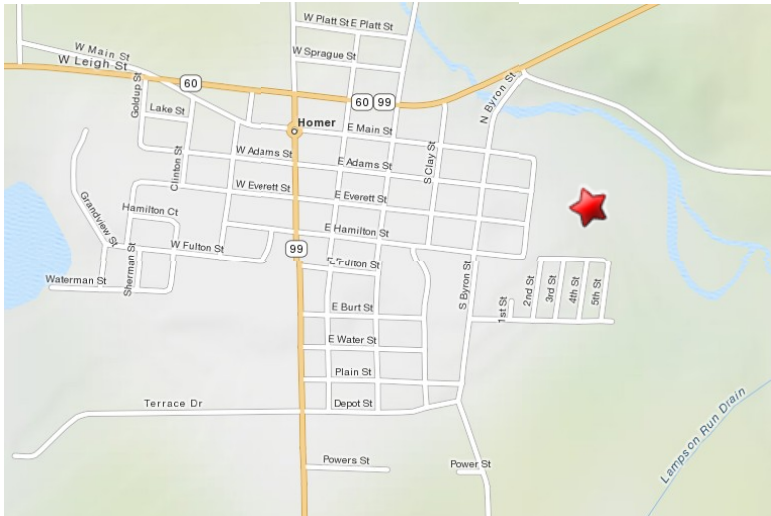

Hotel / Motel Recommendations:

ALBION

Courtyard by Marriott – (downtown Albion) 517-629-8520

MARSHALL

**Holiday Inn Express - (I-94 Marshall exit #110) 269-789-9301

**Hampton Inn- (I-94 Marshall exit #110) 269-789-0131

BATTLE CREEK

Comfort Inn – (I-94 Battle Creek exit #97) 269-965-3201

Hampton Inn – (I-94 Battle Creek exit #97) 269-979-5577

COLDWATER

Comfort Inn – (I-69 Coldwater exit #13) 517-278-2017

Best Western – (I-69 Coldwater exit #13) 517-279-0900

JACKSON

Fairfield Inn – (I-94 Jackson exit #138) 517-784-7877

Hampton Inn – (I-94 Jackson exit #138) 517-789-5151

Holiday Inn – (I-94 Jackson exit #137) 517-789-9600

Holiday Inn Express – (I-94 Jackson Exit #137) 517-788-6400

Approximate Driving Time to RENNCO

Chicago.....3 hours 30 minutes
Detroit Metro Airport.....1 hour 30 minutes
Lansing.....1 hour 20 minutes
Kalamazoo Airport.....1 hour

Battle Creek..... 45 minutes
Jackson .....35 minutes
Coldwater ..... 35 minutes
Marshall .....20 minutes
Albion.....10 minutes

**hotel offers a special Rennco rate